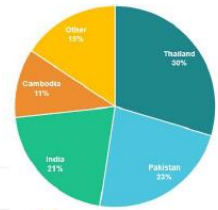

EU27: Imports of rice in small packages 0-5 Kg
 SEP 2021 - AUG 2022: 119 920 t (in milled eq.): UP 28% vs 2020/21

EU27: Imports of rice in small packages 5-20 Kg
 SEP 2021 - AUG 2022: 289 678 t (in milled eq.): UP 38% vs 2020/21