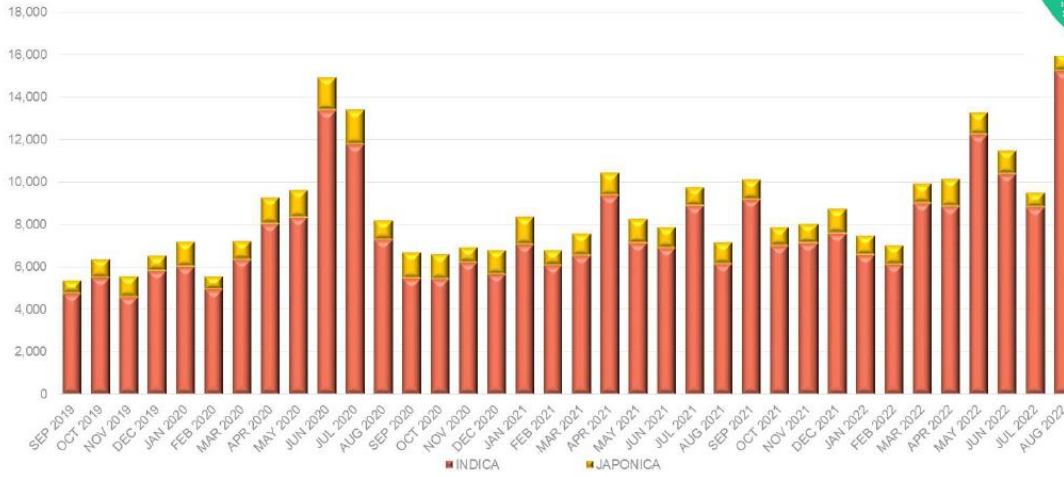

EU27: Imports of rice in small packages 0-5 Kg
 SEP 2021 - AUG 2022: 119 920 t (in milled eq.): UP 28% vs 2020/21

EU27: Imports of rice in small packages 5-20 Kg
 SEP 2021 - AUG 2022: 289 678 t (in milled eq.): UP 38% vs 2020/21